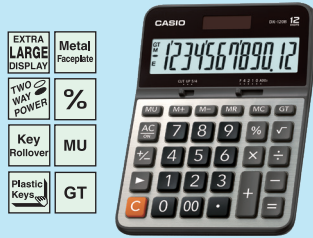

DX-120B 12 DIGITS