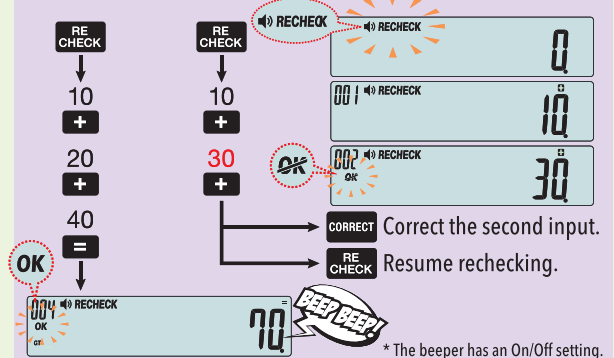

First calculation

Example: $10 + 20 + 40 = 70$

Second calculation

When the new calculation matches the first calculation

When there is an input error in the second calculation

* The beeper has an On/Off setting. * The LCD icons are shown enlarged for easier viewing. * The LCD examples are from a DJ-120D Plus.

Check & Correct Calculators

ELECTRONIC CALCULATORS

- 150 STEPS CHECK
- LOCALIZED NUMBER DISPLAY
- EXTRA LARGE DISPLAY
- W/O WAY POWER
- Key Rollover
- Plastic Keys
- AUTO REVIEW
- MU
- GT

MJ-12Da 12 DIGITS