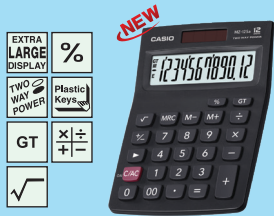

MZ-12Sa 12 DIGITS