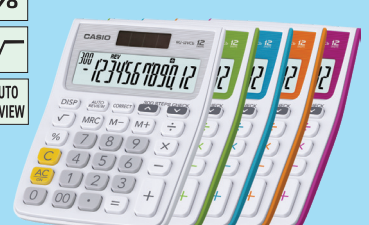

First calculation

Example: $10 + 20 + 40 = 70$

Second calculation

When the new calculation matches the first calculation

When there is an input error in the second calculation

* The beeper has an On/Off setting. * The LCD icons are shown enlarged for easier viewing. * The LCD examples are from a DJ-120D Plus.

Check & Correct Calculators

ELECTRONIC CALCULATORS

- 150 STEPS CHECK
- LOCALIZED NUMBER DISPLAY
- EXTRA LARGE DISPLAY
- W/O WAY POWER
- Key Rollover
- Plastic Keys
- AUTO REVIEW
- MU
- GT

MJ-12Da 12 DIGITS

MJ-12VCb 12 DIGITS

150 Steps Check

(MJ-12Da / MJ-120D / NJ-120D)

Review and Auto Review

The calculator stores up to 150 steps in memory, which you can scroll through using the Δ and ∇ keys.

Review up to 150 calculation steps.