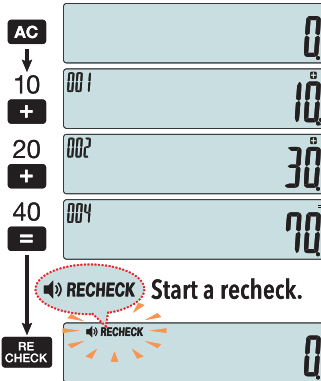

First calculation

Example: $10 + 20 + 40 = 70$