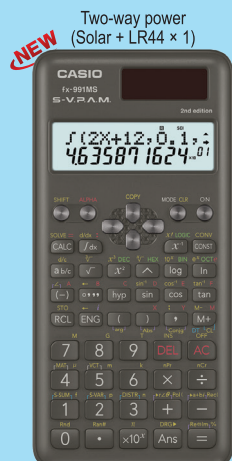

fx-82MS
2nd edition

- 240** FUNCTIONS
- 2-LINE DISPLAY**
- S/V.P.A.M.**
- 10+2 DIGITS**
- STAT-data**
- DOT MATRIX**
- Multi-replay**
- Plastic Keys**

- Simple and Easy to Use
- Excellent Quality and Authenticity

Main functions

- Fraction calculations
- Combination and permutation
- Statistics (STAT-data editor, Standard deviation, Regression analysis)
- 9 variables

fx-82MS functions, in addition to:

- Equation calculations
- Integration/differential calculations
- Base-*n* calculations/conversions
- Complex number calculations
- CALC function • SOLVE function
- Comes with slide-on hard case

fx-100MS
2nd edition

- 300** FUNCTIONS
- 2-LINE DISPLAY**
- S/V.P.A.M.**
- 10+2 DIGITS**
- STAT-data**
- DOT MATRIX**
- Multi-replay**
- Plastic Keys**

Button-type battery

casio 570ms 2nd edition

fx-570MS