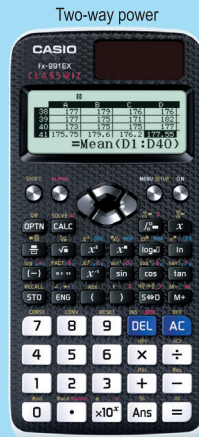

CASIO®

For THOSE Who BELIEVE in the BEST
-ELECTRONIC CALCULATORS-

RETAIL

EDUCATION

fx-82EX

- 274** FUNCTIONS
- DOT MATRIX**
- NATURAL TEXTBOOK**
- Plastic Key**
- List-based STAT**
- Multi-replay**
- 10+2 DIGITS**

Main functions

- Variables list • Prime factorization • Random integers
- Coordinate transformation • Power calculation
- Trigonometry • Fraction calculations
- Combination and permutation • 9 variables
- Statistics (List-based STAT data editor, standard deviation, regression analysis, statistics list)
- Table function • UNDO • Digit separator • Multiline display

fx-82MS
2nd edition

- 240** FUNCTIONS
- 2-LINE DISPLAY**
- S/V.P.A.M.**
- 10+2 DIGITS**
- STAT-data**
- DOT MATRIX**
- Multi-replay**
- Plastic Keys**

- Simple and Easy to Use
- Excellent Quality and Authenticity