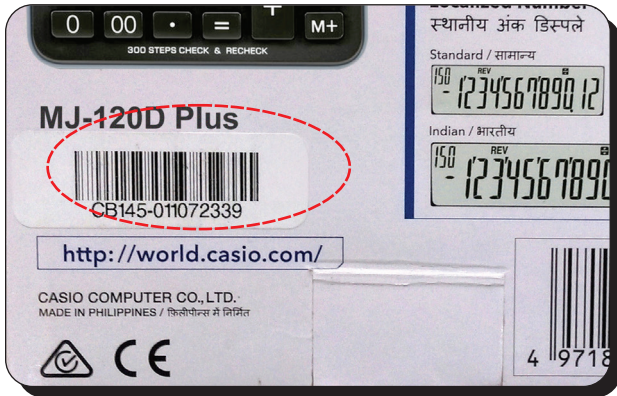

Beware of Fake CASIO products

This notice is issued in the interest of general public cautioning against fake CASIO products. We advise the general public to exercise the following precautions while purchasing CASIO products in Bangladesh:

For CASIO Calculators:

✓ Check that the serial number on warranty card and on the packaging box of the product is the same.