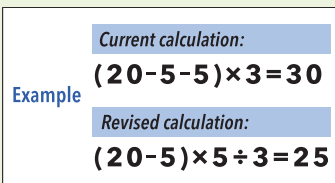

Insert/Delete

(DJ-240D Plus / DJ-220D Plus only)

INSERT Add steps

DELETE Delete steps

You can add steps to or delete steps from Calculation Memory.

Note that if the number of steps in Calculation Memory exceeds 300, you will not be able to review them later.

* The LCD examples are from a DJ-240D Plus.