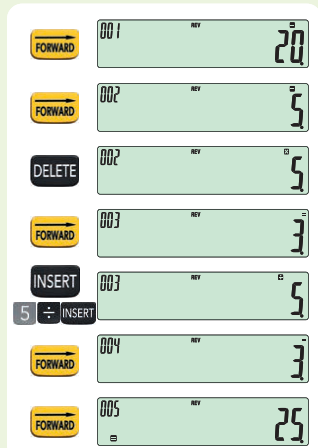

Insert/Delete

(DJ-240D Plus / DJ-220D Plus only)

INSERT Add steps

DELETE Delete steps

You can add steps to or delete steps from Calculation Memory.

Note that if the number of steps in Calculation Memory exceeds 300, you will not be able to review them later.

* The LCD examples are from a DJ-240D Plus.

Go to

(Excluding MJ-120D Plus / MJ-100D Plus / MJ-12VCb)

GOTO Jump to a particular calculation step by pressing a single button.

Answer Memory

(DJ-240D Plus / DJ-220D Plus only)