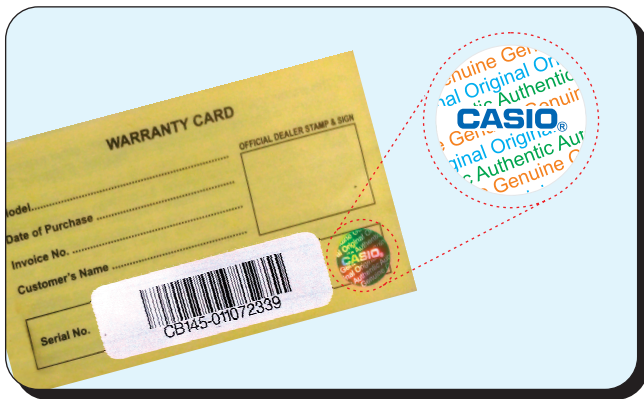

✓ Check for "Authentic/Genuine" 3D hologram sticker on warranty card.