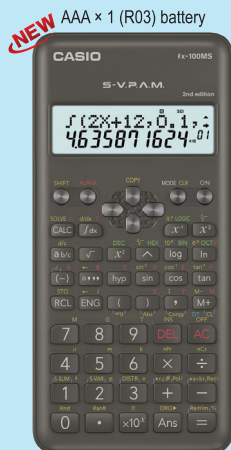

fx-100MS
2nd edition

- **300** FUNCTIONS
- **2-LINE DISPLAY**
- **S/V.P.A.M.**
- **10+2 DIGITS**
- **STAT-data**
- **DOT MATRIX**
- **Multi-replay**
- **Plastic Keys**

Button-type battery

casio 570ms 2nd edition

fx-570MS